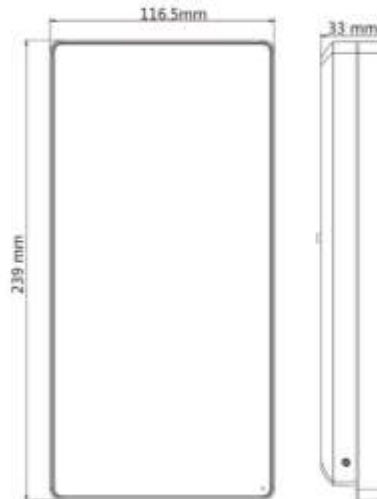

General	
Power supply method	2-pin connecter
Power supply	12 VDC/2 A
Working temperature	-30 °C to 60 °C (-22 °F to 140 °F)
Working humidity	10 to 90% (No condensing)
Dimensions	239 mm × 116.5 mm × 33 mm (9.4" × 4.6" × 1.3")
Protective level	IP65
Installation	Surface
Language	English, Spanish (South America), Arabic, Thai, Indonesian, Russian, Vietnamese, Portuguese (Brazil)

▪ **Available Model**

WTD-PRO67+MFW

▪ **Dimension**