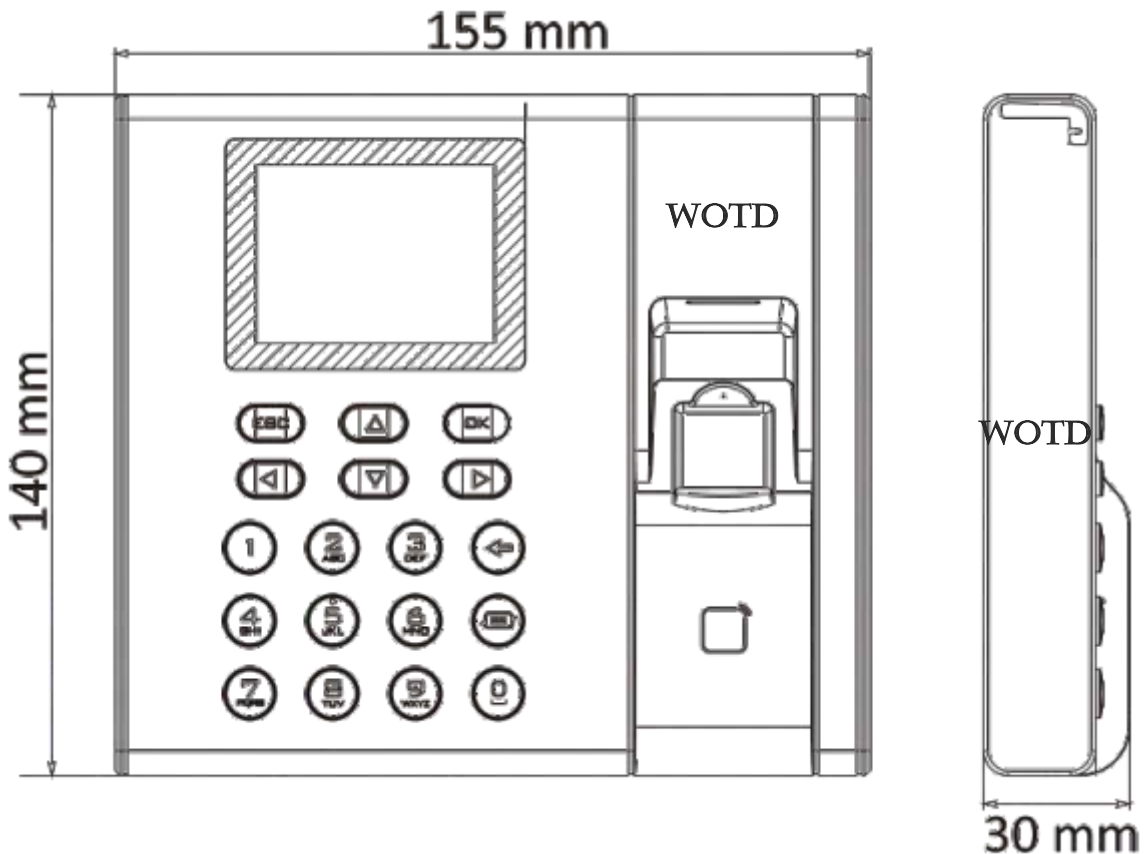

## SPECIFICATION

| System                     |                                    |
|----------------------------|------------------------------------|
| Opera on system            | Linux                              |
| Screen                     |                                    |
| Size                       | 2.4-inch                           |
| Type                       | LCD-TFT display screen             |
| Audio                      |                                    |
| Audio output               | 1 loudspeaker, 1 buzzer            |
| Network                    |                                    |
| Wired network              | TCP/IP, 10/100Mbps, self -adaptive |
| Interface                  |                                    |
| Network interface          | 1                                  |
| USB                        | 1                                  |
| Capacity                   |                                    |
| Card capacity              | 1000                               |
| Fingerprint capacity       | 1000                               |
| Event capacity             | 100,000                            |
| Authen ca on               |                                    |
| Card type                  | EM card                            |
| Card reading distance      | 0 to 3.5 cm                        |
| Fingerprint module         | Optical fingerprint module         |
| Fingerprint comparing mode | 1:1 and 1:N                        |

## DIMENSION