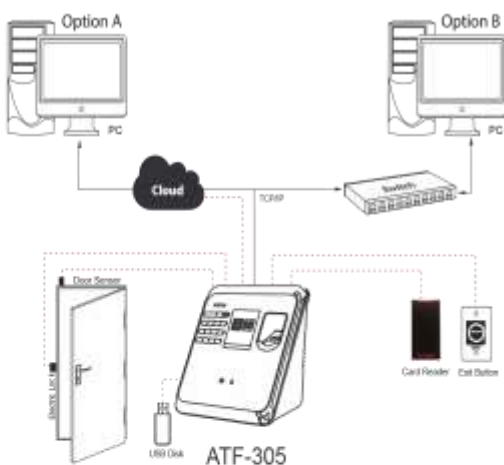

## SPECIFICATIONS

- User Capacity : **500 Face, 5000 fingerprint & 500 Card/password**
- Log Capacity : 160000
- Communication Interface : TCP/IP, (LAN / WAN)
- FRR : 0.001%
- FAR : 0.00001%
- LCD : 2.8" TFT Color Screen
- Verification Time : <0.5 Sec
- Identification Mode : FP, ID+FP, PW, FP+PW
- Fingerprint Image Display : Yes
- Operating Voltage: 5V/2A
- Battery Backup: Yes
- Access Control : Yes
- Sensor : 600DPI
- **WiFi In-Built**
- **Cloud In-Built**

## Applications

Education

Retail

Government

Health

Logistics

Bank

Office

## Configuration